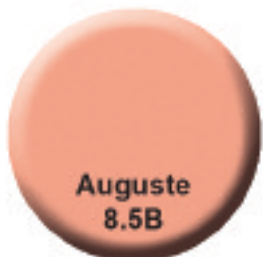

Foundation Greasepaint Color Chart

Alabaster
1B

Extra Fair
2B

Juvenile
3B

Fair Female
5B

Med. Male
6.5B

Lt. Auguste
7.5B

Auguste
8.5B

Monster Grey
18B

Moonlight
White
19B

Lt. Cocoa
4C

Ebony
10C

Black
B

White
W

Red
R

Yellow
Y